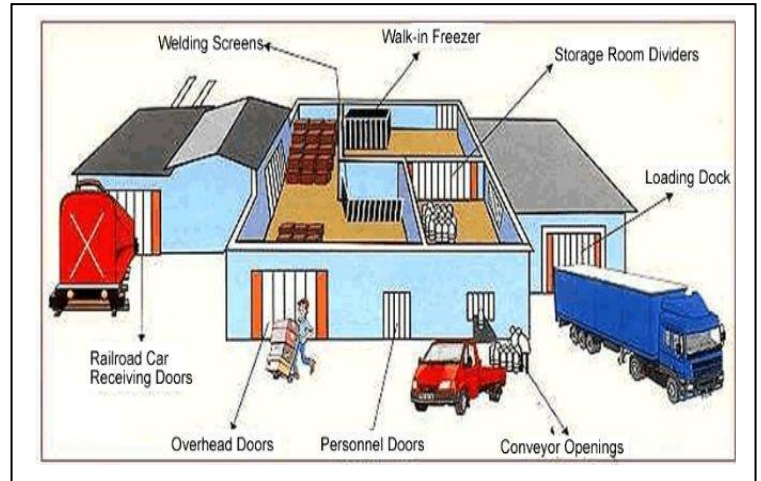

FOOD GRADE
CURTAINS
ALSO
AVAILABLE
(IN STOCK NOW)

350 Humberline Drive, Etobicoke, Ontario M9W 5S3

WAREHOUSING
CUSTOM
CURTAINS FOR
ANY DOORS
(MANUFACTURED IN HOUSE)

MODEL #	Q	Y/N	DOOR SIZE: W X H	STRIP SIZE		OVERLAP INCHES:
				WIDTH	GAUGE	
GR-100CR			3 X 7'	8"	0.08	1
GR-200CR			4 X 7'	8"	0.08	1
GR-250CR			4 X 8'	8"	0.08	1
GR-275CR			5 X 7'	8"	0.08	1
GR-300CR			5 X 8'	8"	0.08	1
GR-325CR			6 X 8'	8"	0.08	1
GR-330CR			8 X 8'	8"	0.08	1
GR-375CR			8 X 8'	12"	0.12	1
GR-380CR			8 X 10'	12"	0.12	1
GR-400CR			10 X 10'	12"	0.12	1
GR-425CR			10 X 12'	12"	0.12	1
GR-450CR			12 X 12'	12"	0.12	1
GR-500CR			14 X 12'	12"	0.12	1
CUSTOM						